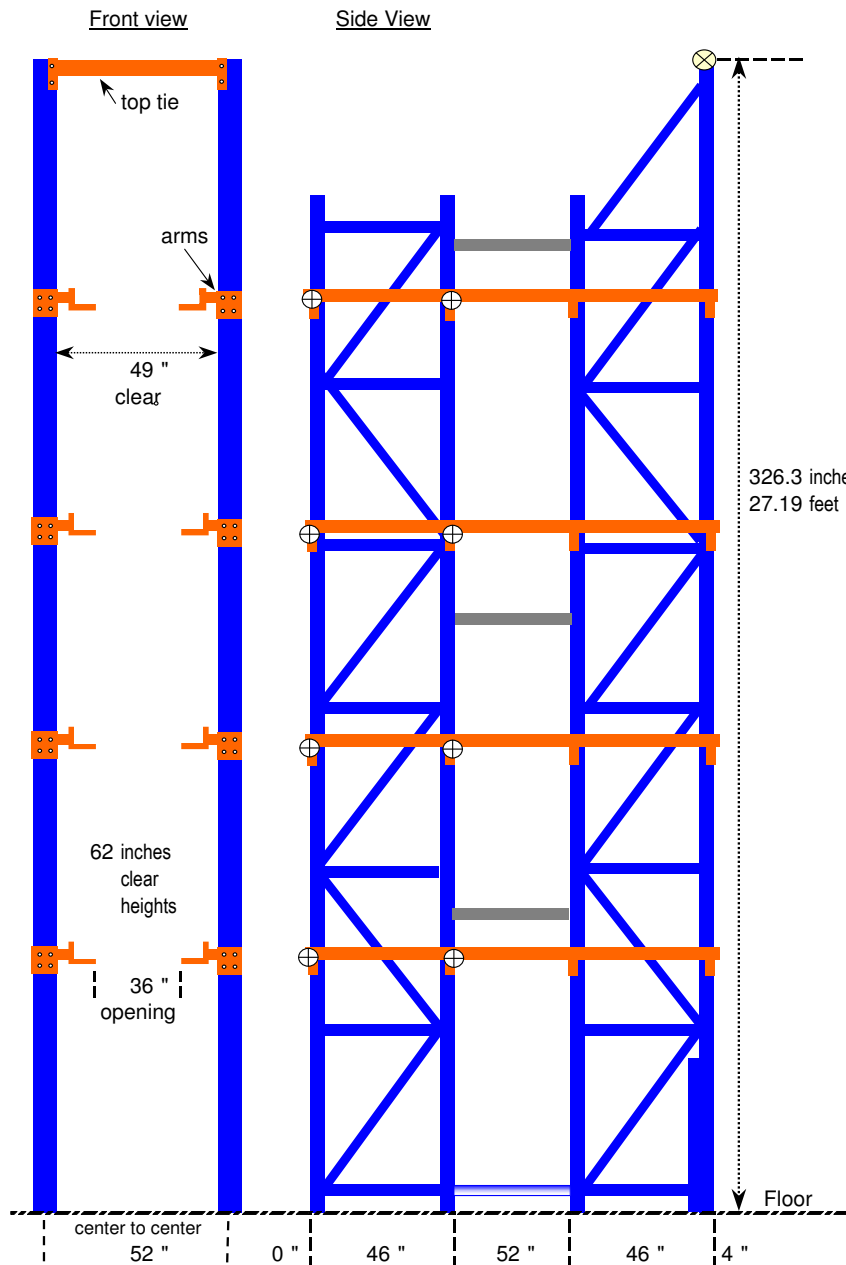

3 deep x 5 high
drive-in

Notes:
5 high (floor + 4)
3 deep

Criteria:
25 bays total
2 separate rows
375 pallet positions
40 " wide pallet
48 " deep pallet
3 " uprights
3 "x 3 " pallet rails
42 " saddle

← Front of Bay

Parts:
27 front uprights - 46 "x 27.2 feet x 3 ", reinforced 1 leg
27 back uprights - 46 "x 21.8 feet x 3 "
0 posts-
200 rails- 148.0 "
184 double arms- 6.5 " projection
32 single arms
25 top ties- ⊗ 49 "
200 load beams- ⊕ 49 "
0 back stops- 49 "
81 row spacers- 52 " 
27 rub rails- 52 " 
2034 bolts-1/2"
400 rail bolts
108 anchors

40" deposit x 48" deep pallet
rated at 2500 lbs. capacity